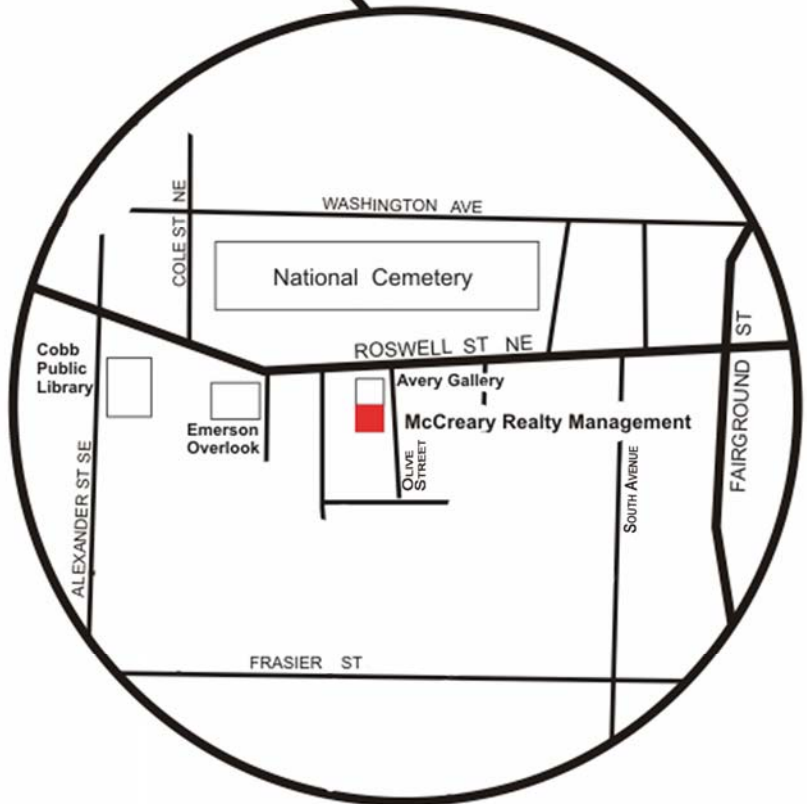

390 ROSWELL STREET, SUITE 200
 MARIETTA, GA 30060
 770-427-5711 / FAX: 770-427-3955
www.McCREARYREALTY.COM

Directions to Our Offices

From The “Big Chicken”:

Head west on Roswell Street and going thru 4 traffic lights and over Fairground Street. 390 Roswell Street will be on your left directly across the street from the National Cemetery. We are the 2nd story of the Avery Gallery building. Turn left on Olive Street and immediately right into the parking lot at our front door.

From The “Historic Downtown Marietta Square”:

Head east on Roswell Street leaving South Park Square. Go thru 3 quick traffic lights, past the Cobb Main Public Library, Emerson Overlook and Cobb Hardware to the 2nd story of the Avery Gallery building. Turn right onto Olive Street and immediately right into the parking lot at our front door.

From “I-75 heading North from I-285”:

Follow I-75 North to Exit 263-West, South Marietta Parkway; Exit Right but stay in the left exit lane. Follow under the bridge and loop around to head West on the South Marietta Parkway (GA Loop 120). Follow across Cobb Parkway and continue to Fairground Street. Turn Right and follow to Roswell Street. Turn Left and follow to 390 Roswell Street, which will be on your left directly across the street from the National Cemetery. We are the 2nd story of the Avery Gallery building. Turn left on Olive Street and immediately right into the parking lot at our front door.

From “I-75 heading South from Kennesaw & I-575”:

Follow I-75 South to Exit 265, North Marietta Parkway. Take exit and turn right onto the North Marietta Parkway. Follow across Cobb Parkway to Fairground Street. Turn left and follow to Roswell Street. Turn right and follow to 390 Roswell Street, which will be on your left directly across the street from the National Cemetery. We are the 2nd story of the Avery Gallery building. Turn left on Olive Street and immediately right into the parking lot at our front door.